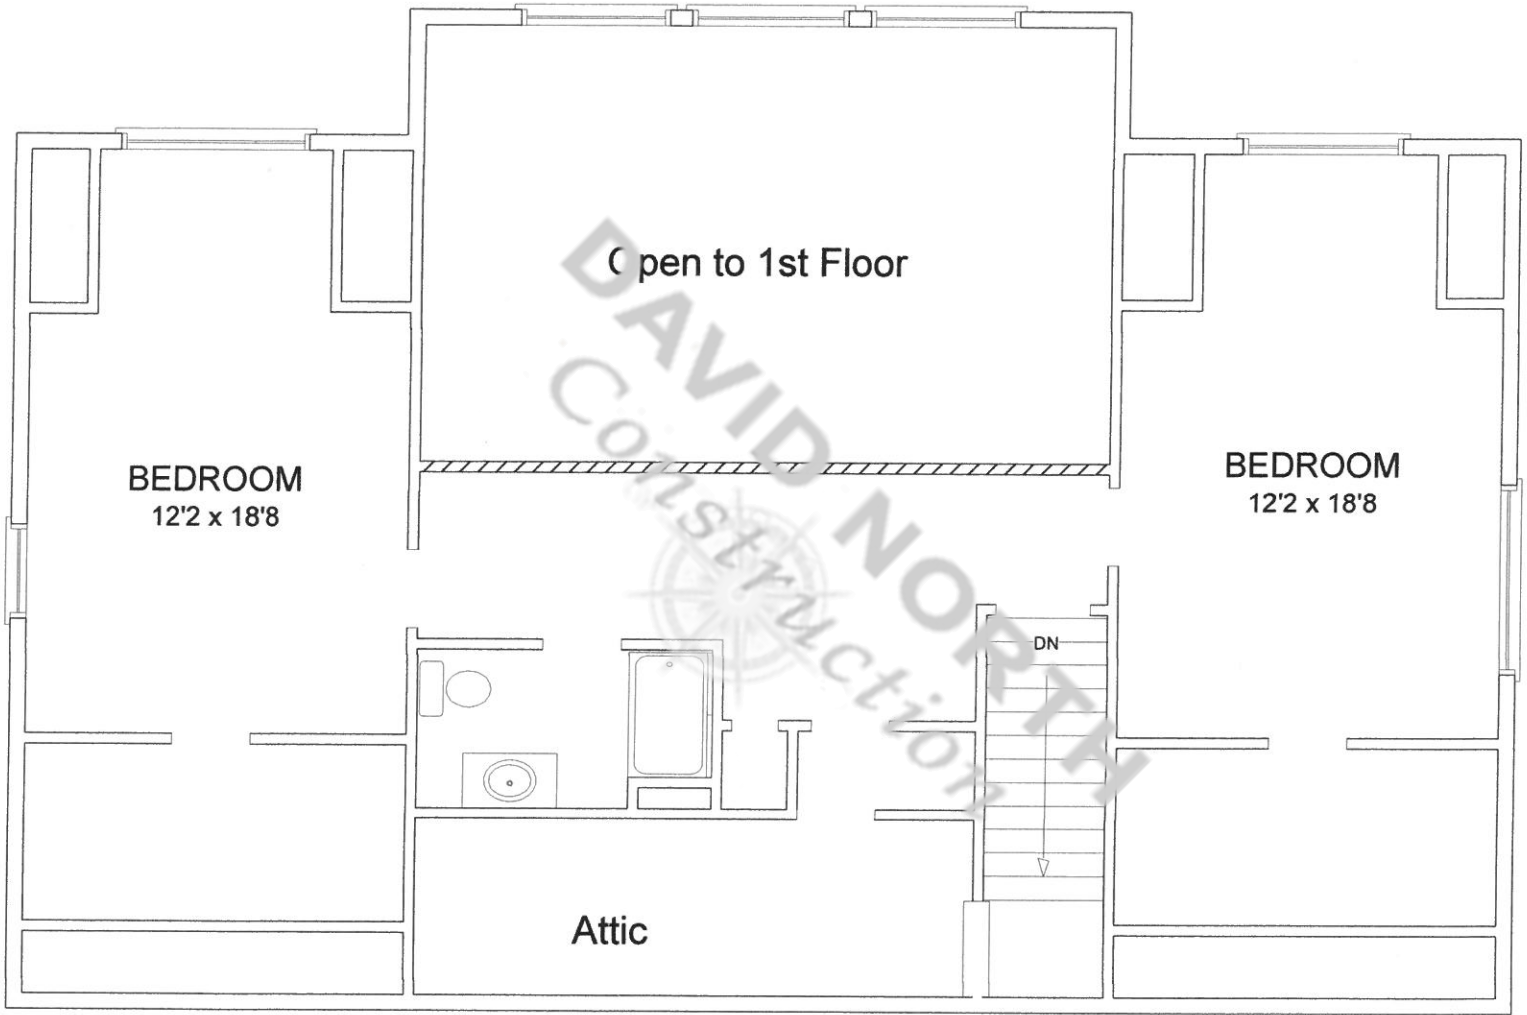

Deck

Great Room

Master Bedroom

Master Bath

Mudroom

Kitchen

UP

LIVING AREA

1797 sq ft

DAVID NORTH  
Construction

LIVING AREA  
1436 sq ft

LIVING AREA  
1436 sq ft