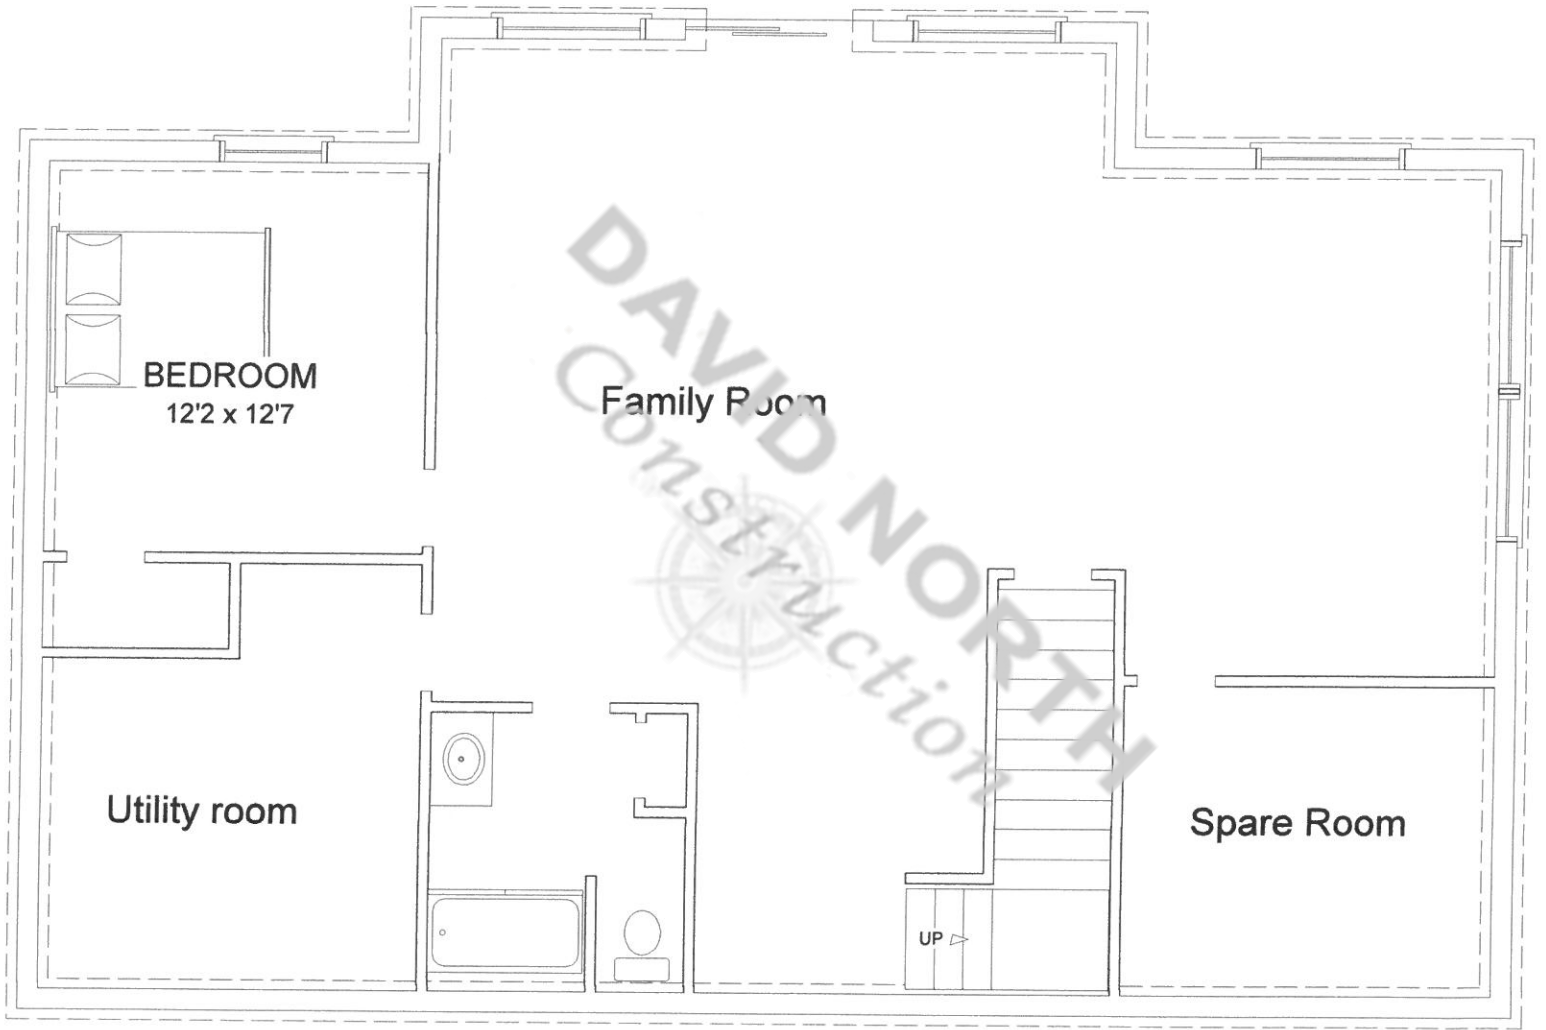

Deck

Great Room

Master Bedroom

Master Bath

Mudroom

Kitchen

UP

LIVING AREA

1797 sq ft

DAVID NORTH  
Construction

LIVING AREA  
1436 sq ft

LIVING AREA  
1436 sq ft