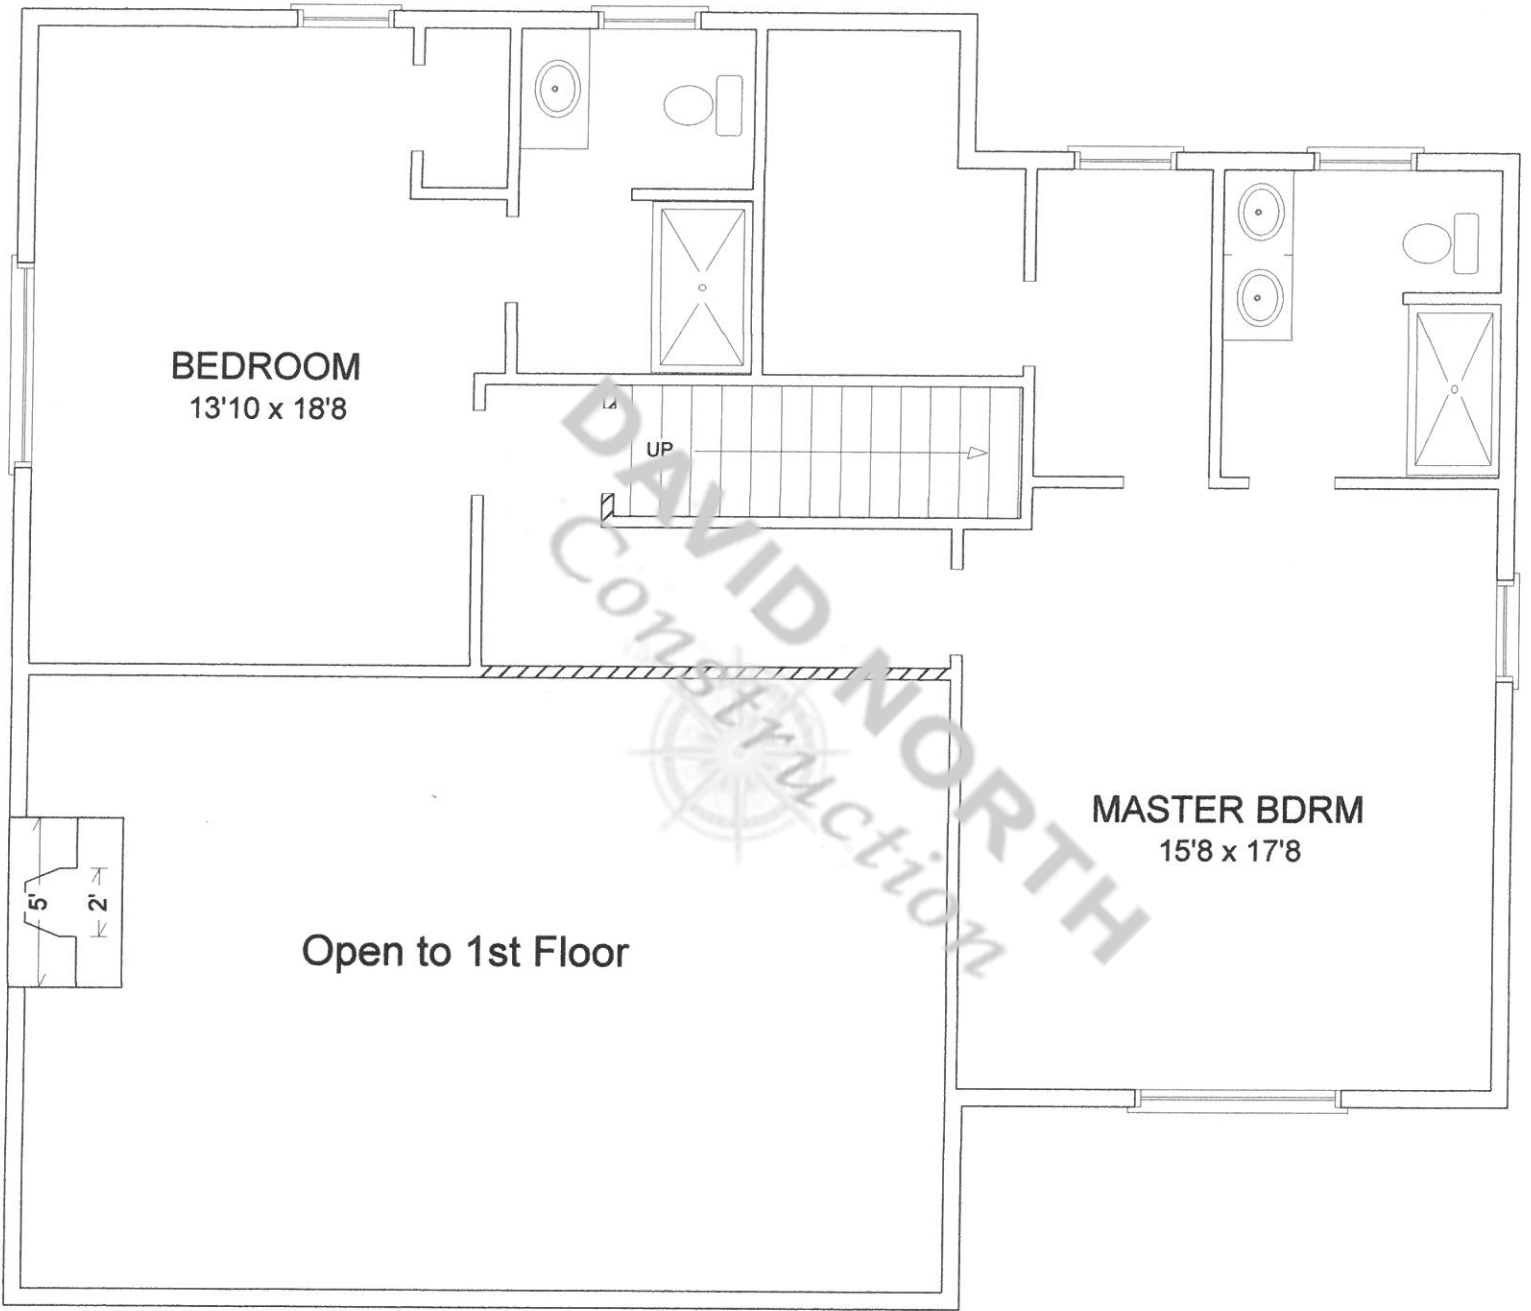

LIVING AREA
2068 sq ft

LIVING AREA
1512 sq ft

BEDROOM
16'7 x 16'9

UTILITY
8'7 x 8'2

DAVID NORTH
Construction

Family Room

BEDROOM
11'2 x 12'1

LIVING AREA
1512 sq ft