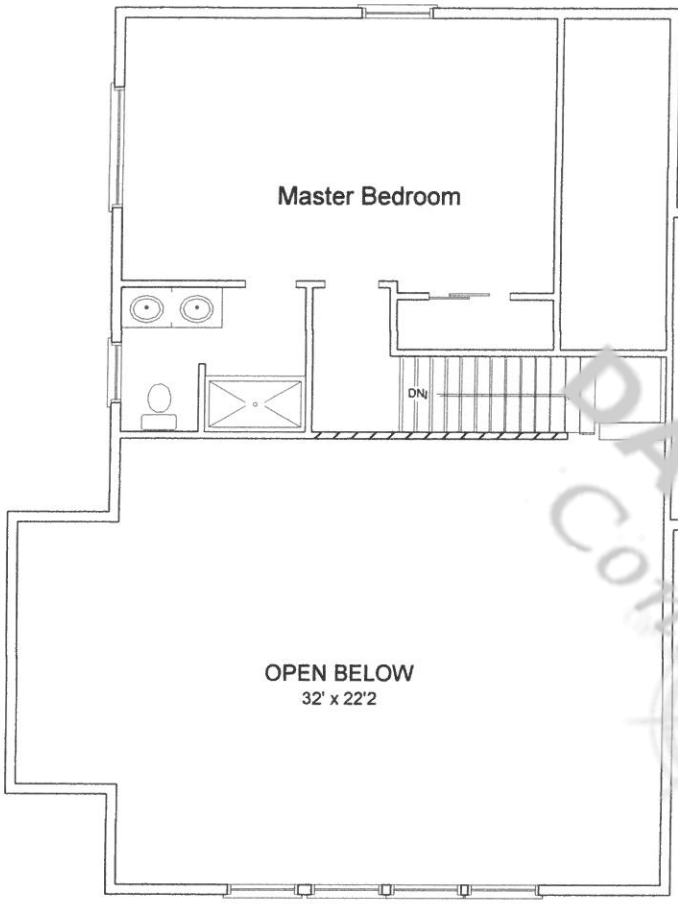

LIVING AREA
1851 sq ft

LIVING AREA
503 sq ft

DAVID NORTH
Construction

Lower Level