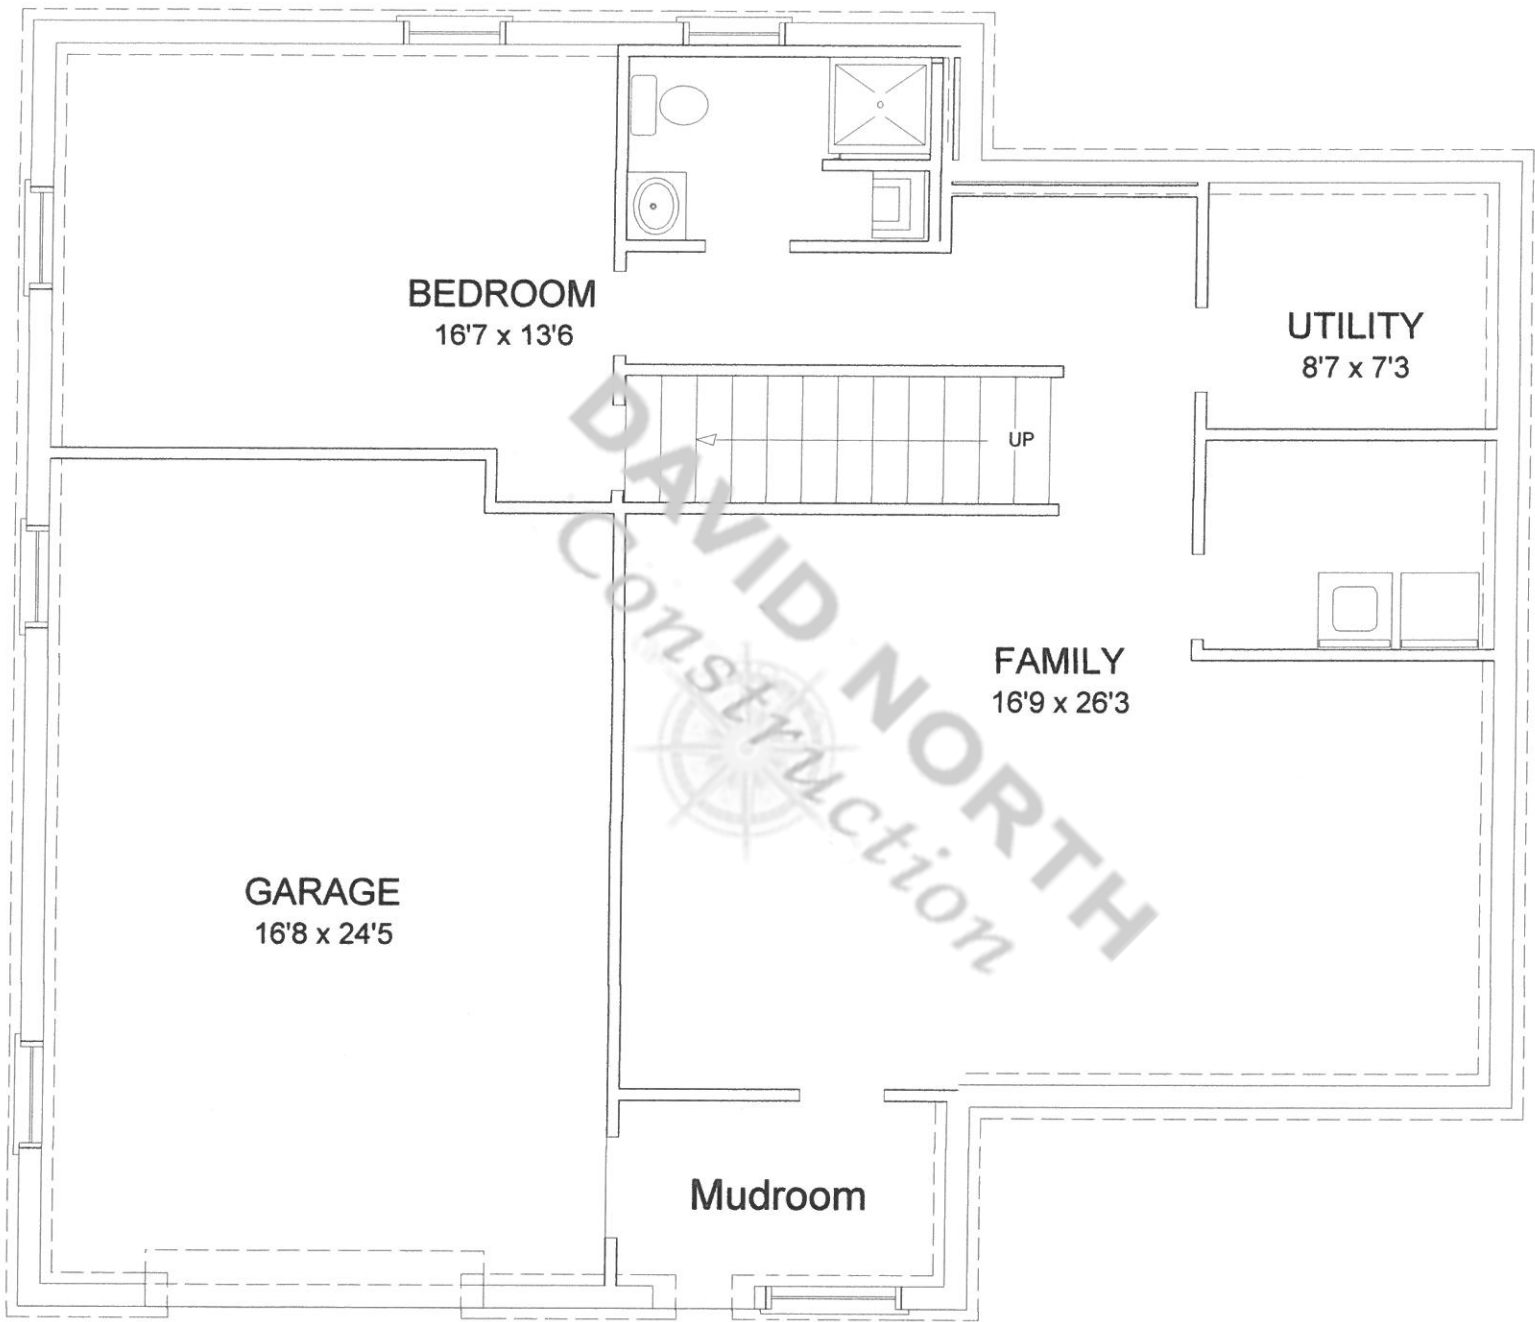

BEDROOM
12'11 x 13'8

ENTRY
10' x 5'6

LIVING AREA
1781 sq ft

BEDROOM
16'7 x 13'6

UTILITY
8'7 x 7'3

FAMILY
16'9 x 26'3

GARAGE
16'8 x 24'5

Mudroom

LIVING AREA
1076 sq ft