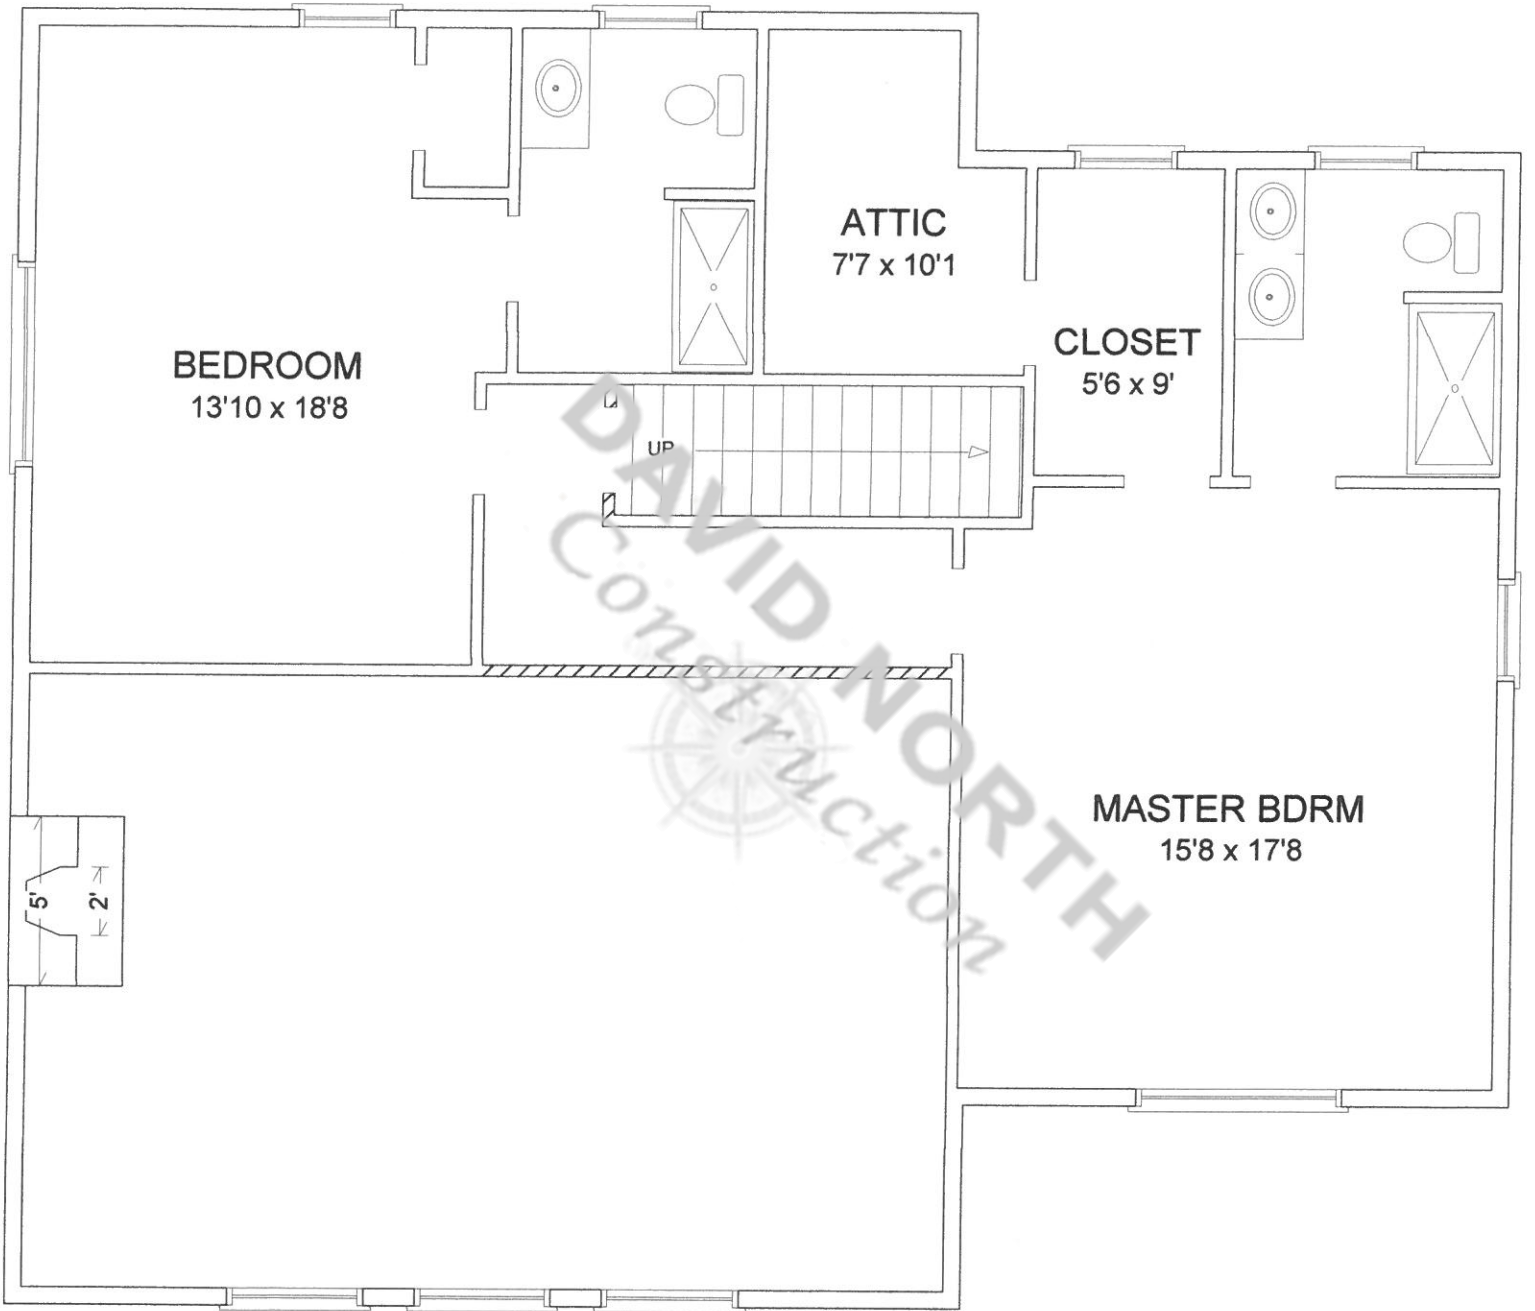

BEDROOM
12'11 x 13'8

ENTRY
10' x 5'6

LIVING AREA
1781 sq ft

BEDROOM
16'7 x 13'6

UTILITY
8'7 x 7'3

FAMILY
16'9 x 26'3

GARAGE
16'8 x 24'5

Mudroom

LIVING AREA
1076 sq ft