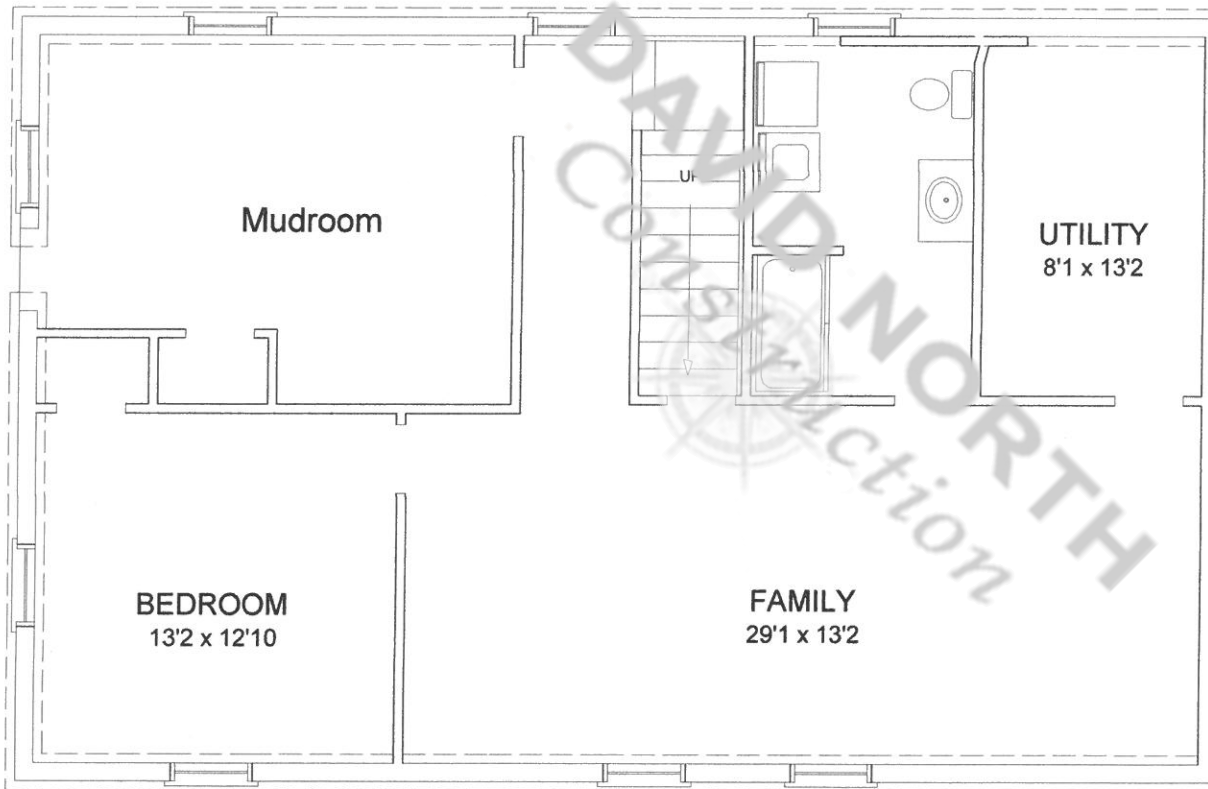

LIVING AREA
477 sq ft

Lower Level

LIVING AREA
1225 sq ft